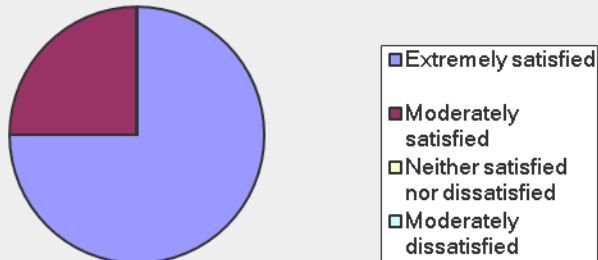

## BUILDING SUCCESS: Our Impact

How satisfied are you with the impact Alber Enterprise Center has had on your organization?

75% of respondents were “extremely satisfied” with our impact, while ALL were “extremely or moderately satisfied” with the impact of the Alber Enterprise Center.