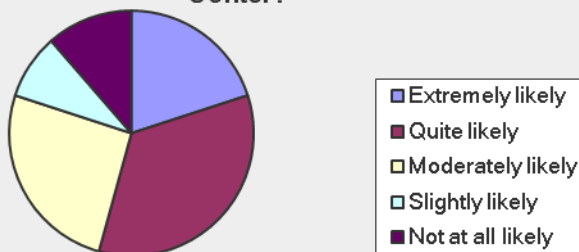

81% of respondents were “extremely likely” to recommend the Alber Enterprise Center while ALL of the respondents were “extremely or quite likely” to recommend us.

If you were to identify an issue that could not be resolved internally, how likely would you be to consider working with a provider such as the Alber Enterprise Center?